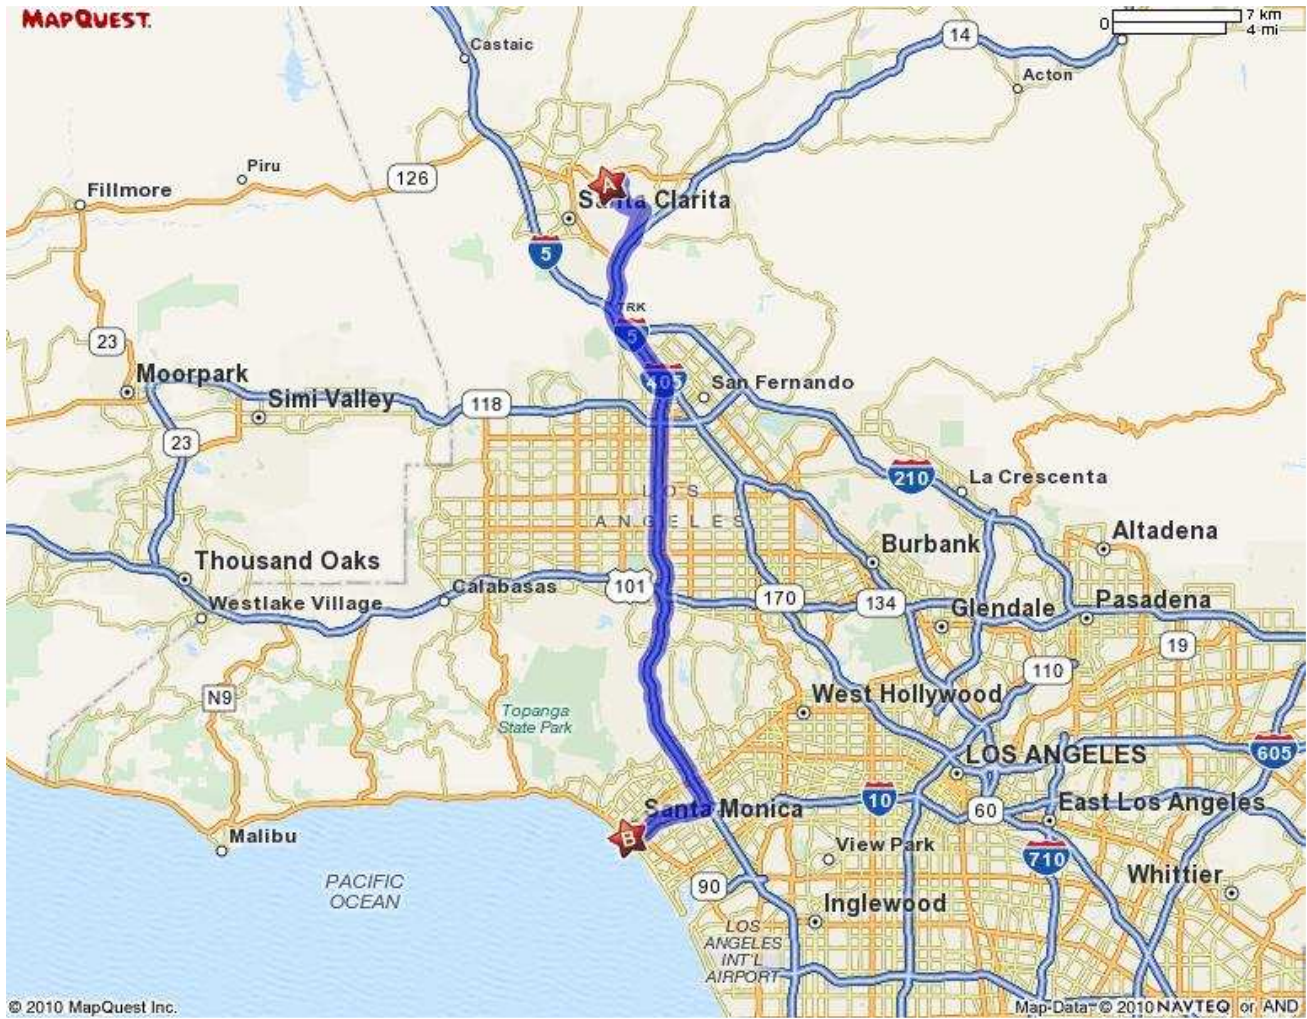

Sorry! When printing directly from the browser your directions or map may not print correctly. For best results, try clicking the Printer-Friendly button.

Starting Location

21515 Centre Pointe Pkwy
Santa Clarita, CA 91350-2947

Ending Location

Santa Monica Blvd & Ocean Ave
Santa Monica, CA 90401

Total Travel Estimate: **40 minutes** / **34.21 miles** Fuel Cost: [Calculate](#)

© 2010 MapQuest Inc.

Map-Data © 2010 NAVTEQ or AND

21515 Centre Pointe Pkwy [Edit](#)

4. Turn **RIGHT** onto **SIERRA HWY.** 1.2 mi

5. Merge onto **CA-14 S** via the ramp on the **LEFT** toward **LOS ANGELES.** 3.2 mi

6. Merge onto **I-5 S** via the exit on the **LEFT** toward **LOS ANGELES.** 3.9 mi

7. Keep **RIGHT** to take **I-405 S** via **EXIT 158** toward **SANTA MONICA.** 18.9 mi

8. Merge onto **I-10 W** toward **SANTA MONICA.** 3.6 mi

9. Take the **4TH ST/5TH ST** exit, **EXIT 1A.** 0.2 mi

10. Keep **LEFT** at the fork in the ramp. 0.1 mi